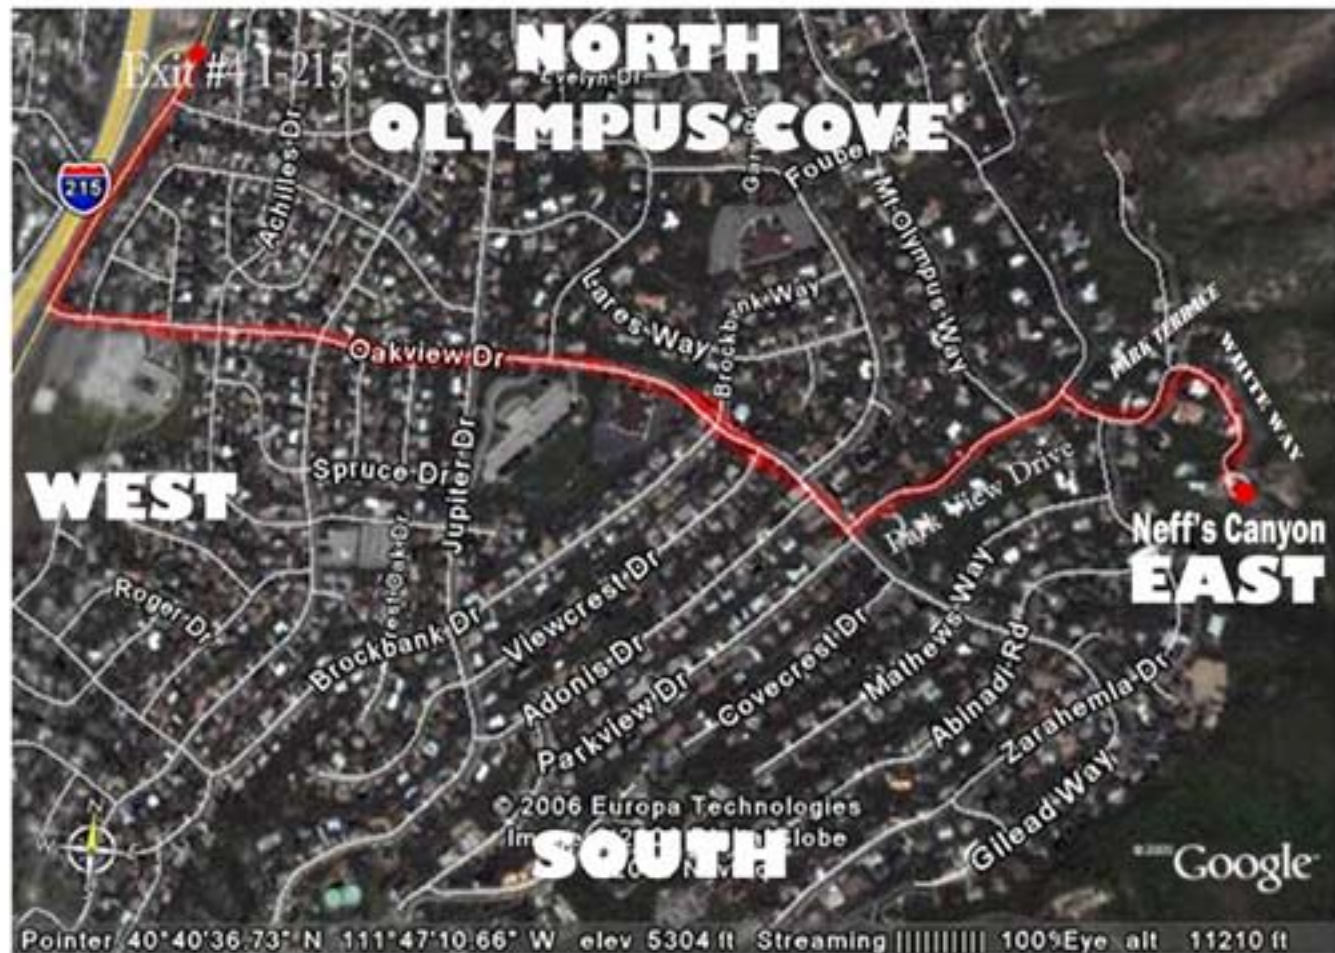

# Neff's Canyon

Take I-215 East to Exit #4. Go South on Wasatch BLVD.

At the first light turn left, or East on Oak View Drive.

Turn left onto Park View Drive.

Make a right on Park Terrace Drive, and turn right on  
White Way.

**MEET IN THE PARKING LOT OF NEFF'S CANYON.**

Please visit our website if additional maps are needed.  
[www.mardelphotography.com](http://www.mardelphotography.com)