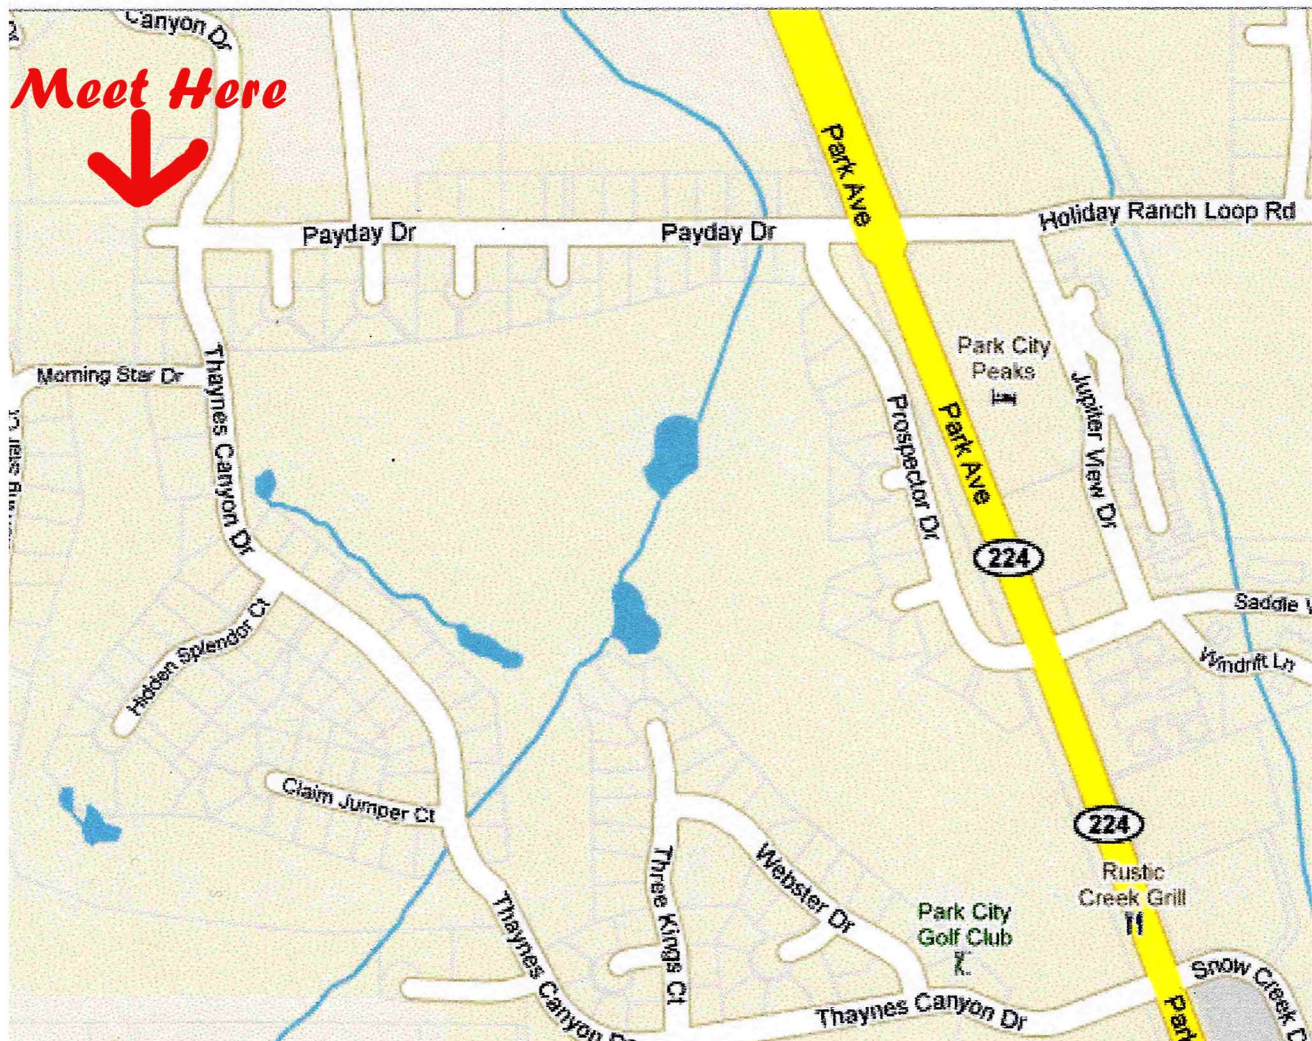

Rotary Park

Turn off of Park Ave. (highway 224) to Payday Dr. going West
Follow Payday Dr. to the end of the street.
Meet your photographer at the entrance to the Park
Any questions please call 801.572.4399